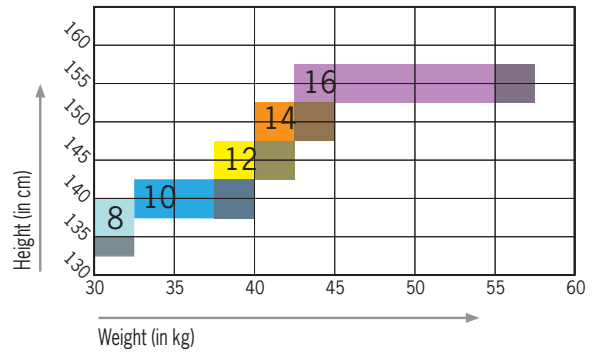

SUITS SIZE CHARTS

SUITS 5.5MM -7MM

MEN

WOMEN

KIDS

DRY SUITS

BLIZZARD MEN		XS	S	M	ML	L	XL	XXL
Size	Cm	155-166	163-169	166-175	172-181	178-187	184-190	190...
Weight	Kg	47-63	54-70	61-79	70-89	80-97	88-107	96...
BLIZZARD PRO MEN								
Size boots		39-40	40-41	41-42	43-44	43-44	44-45	45-47
BLIZZARD WOMEN		XS	S	M	ML	L	XL	
Size	Cm	150-160	160-163	163-166	166-170	169-172	175...	
Weight	Kg	47-50	50-54	54-61	61-65	65-72	73...	
BLIZZARD PRO WOMEN								
Size boots		37	38 - 39	39-40	40-41	40-41	41-42	