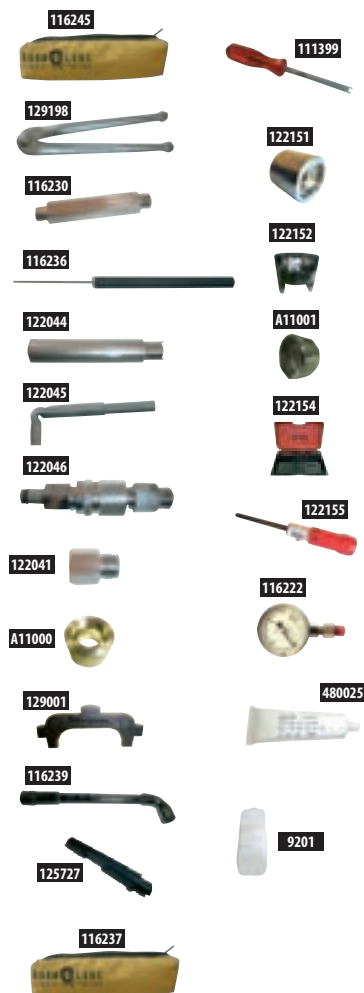

SPECIFICS TOOLS

REF	DESIGNATION
116245	Aqualung Tools Kits <i>Includes The Following 12 Tools and Tool Kit</i>
129198	Adjustable Pin Wrench
116230	HP Disassembly Tool
116236	Disassembly Tool HP Club 2
122044	Screw Driver Arctic Piston
122045	Spanner 5,5
122046	Adjusting Tool Arctic
122041	Adapter Adjust Tool Micra
116237	Empty Tool Kit
A11000	Titan/consheff HP Tool
129001	2nd stage LX Tool
116239	1/4" Box Wrench
125727	Lever / Crown Adjustment Tool
506001	Extract Tool for O6ring
111399	Screw Driver
AT31A	2nd stage Apeks Cover Tool One Pin
122151	Socket Spring Retainer Titan
122152	Socket Dry Chamber Legend / Titan
A11001	Socket Inlet Fitting 26mm
122154	Torque Wrench Sam
122155	Torque Wrench Facom A.404 (2 Å 10 N.m) + Socket
116222	Pressure Gauge Mp 0/16 bar
480025	Tube Grease Oxygen Christolub Mcg 111 56,70gr
9201	Oil Rodhorsil 47v350 Bottle 1l