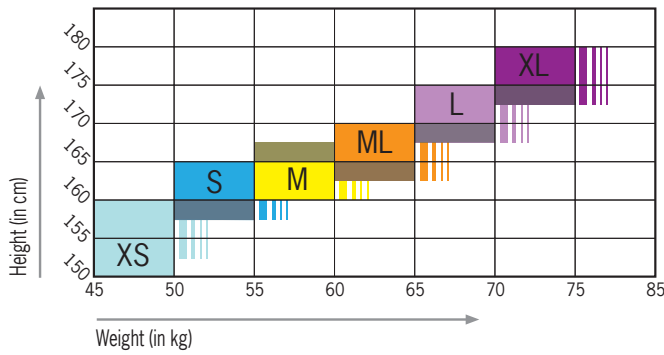

SUITS SIZE CHARTS

SUITS 5.5MM -7MM

MEN

WOMEN

KIDS

DRY SUITS

BLIZZARD MEN		XS	S	M	ML	L	XL	XXL
Size	Cm	155-166	163-169	166-175	172-181	178-187	184-190	190...
Weight	Kg	47-63	54-70	61-79	70-89	80-97	88-107	96...
BLIZZARD PRO MEN								
Size boots		39-40	40-41	41-42	43-44	43-44	44-45	45-47
BLIZZARD WOMEN		XS	S	M	ML	L	XL	
Size	Cm	150-160	160-163	163-166	166-170	169-172	175...	
Weight	Kg	47-50	50-54	54-61	61-65	65-72	73...	
BLIZZARD PRO WOMEN								
Size boots		37	38 - 39	39-40	40-41	40-41	41-42	

SOLA FX		XS	S	M	ML	MLL	LS	L	LL	XLS	XL	XLL	XXL	3XL
Size	Cm	163-170	168-175	173-180	175-189	180-188	168-175	178-185	185-193	170-178	180-188	188-196	189-191	185-193
Weight	Kg	55-61	59-66	68-77	75-84	77-86	80-89	82-91	84-93	86-95	89-100	91-102	95-107	102-114

FUSION		2XS - XS	SM/MED	LG/XL	2XL-3XL	4XLplus*
Size	Cm	155-168	168-180	180-186	183-195	183-208
Weight	Kg	41-59	55-77	73-95	91-114	105-160