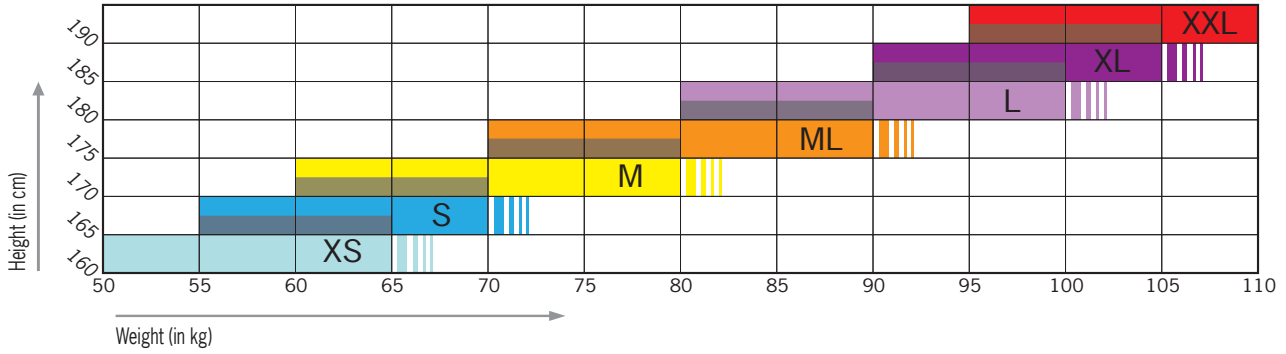

SUITS SIZE CHARTS

SUITS 5.5MM -7MM

MEN

WOMEN

KIDS

DRY SUITS

BLIZZARD MEN		XS	S	M	ML	L	XL	XXL
Size	Cm	155-166	163-169	166-175	172-181	178-187	184-190	190...
Weight	Kg	47-63	54-70	61-79	70-89	80-97	88-107	96...
BLIZZARD PRO MEN								
Size boots		39-40	40-41	41-42	43-44	43-44	44-45	45-47
BLIZZARD WOMEN		XS	S	M	ML	L	XL	
Size	Cm	150-160	160-163	163-166	166-170	169-172	175...	
Weight	Kg	47-50	50-54	54-61	61-65	65-72	73...	
BLIZZARD PRO WOMEN								
Size boots		37	38 - 39	39-40	40-41	40-41	41-42	